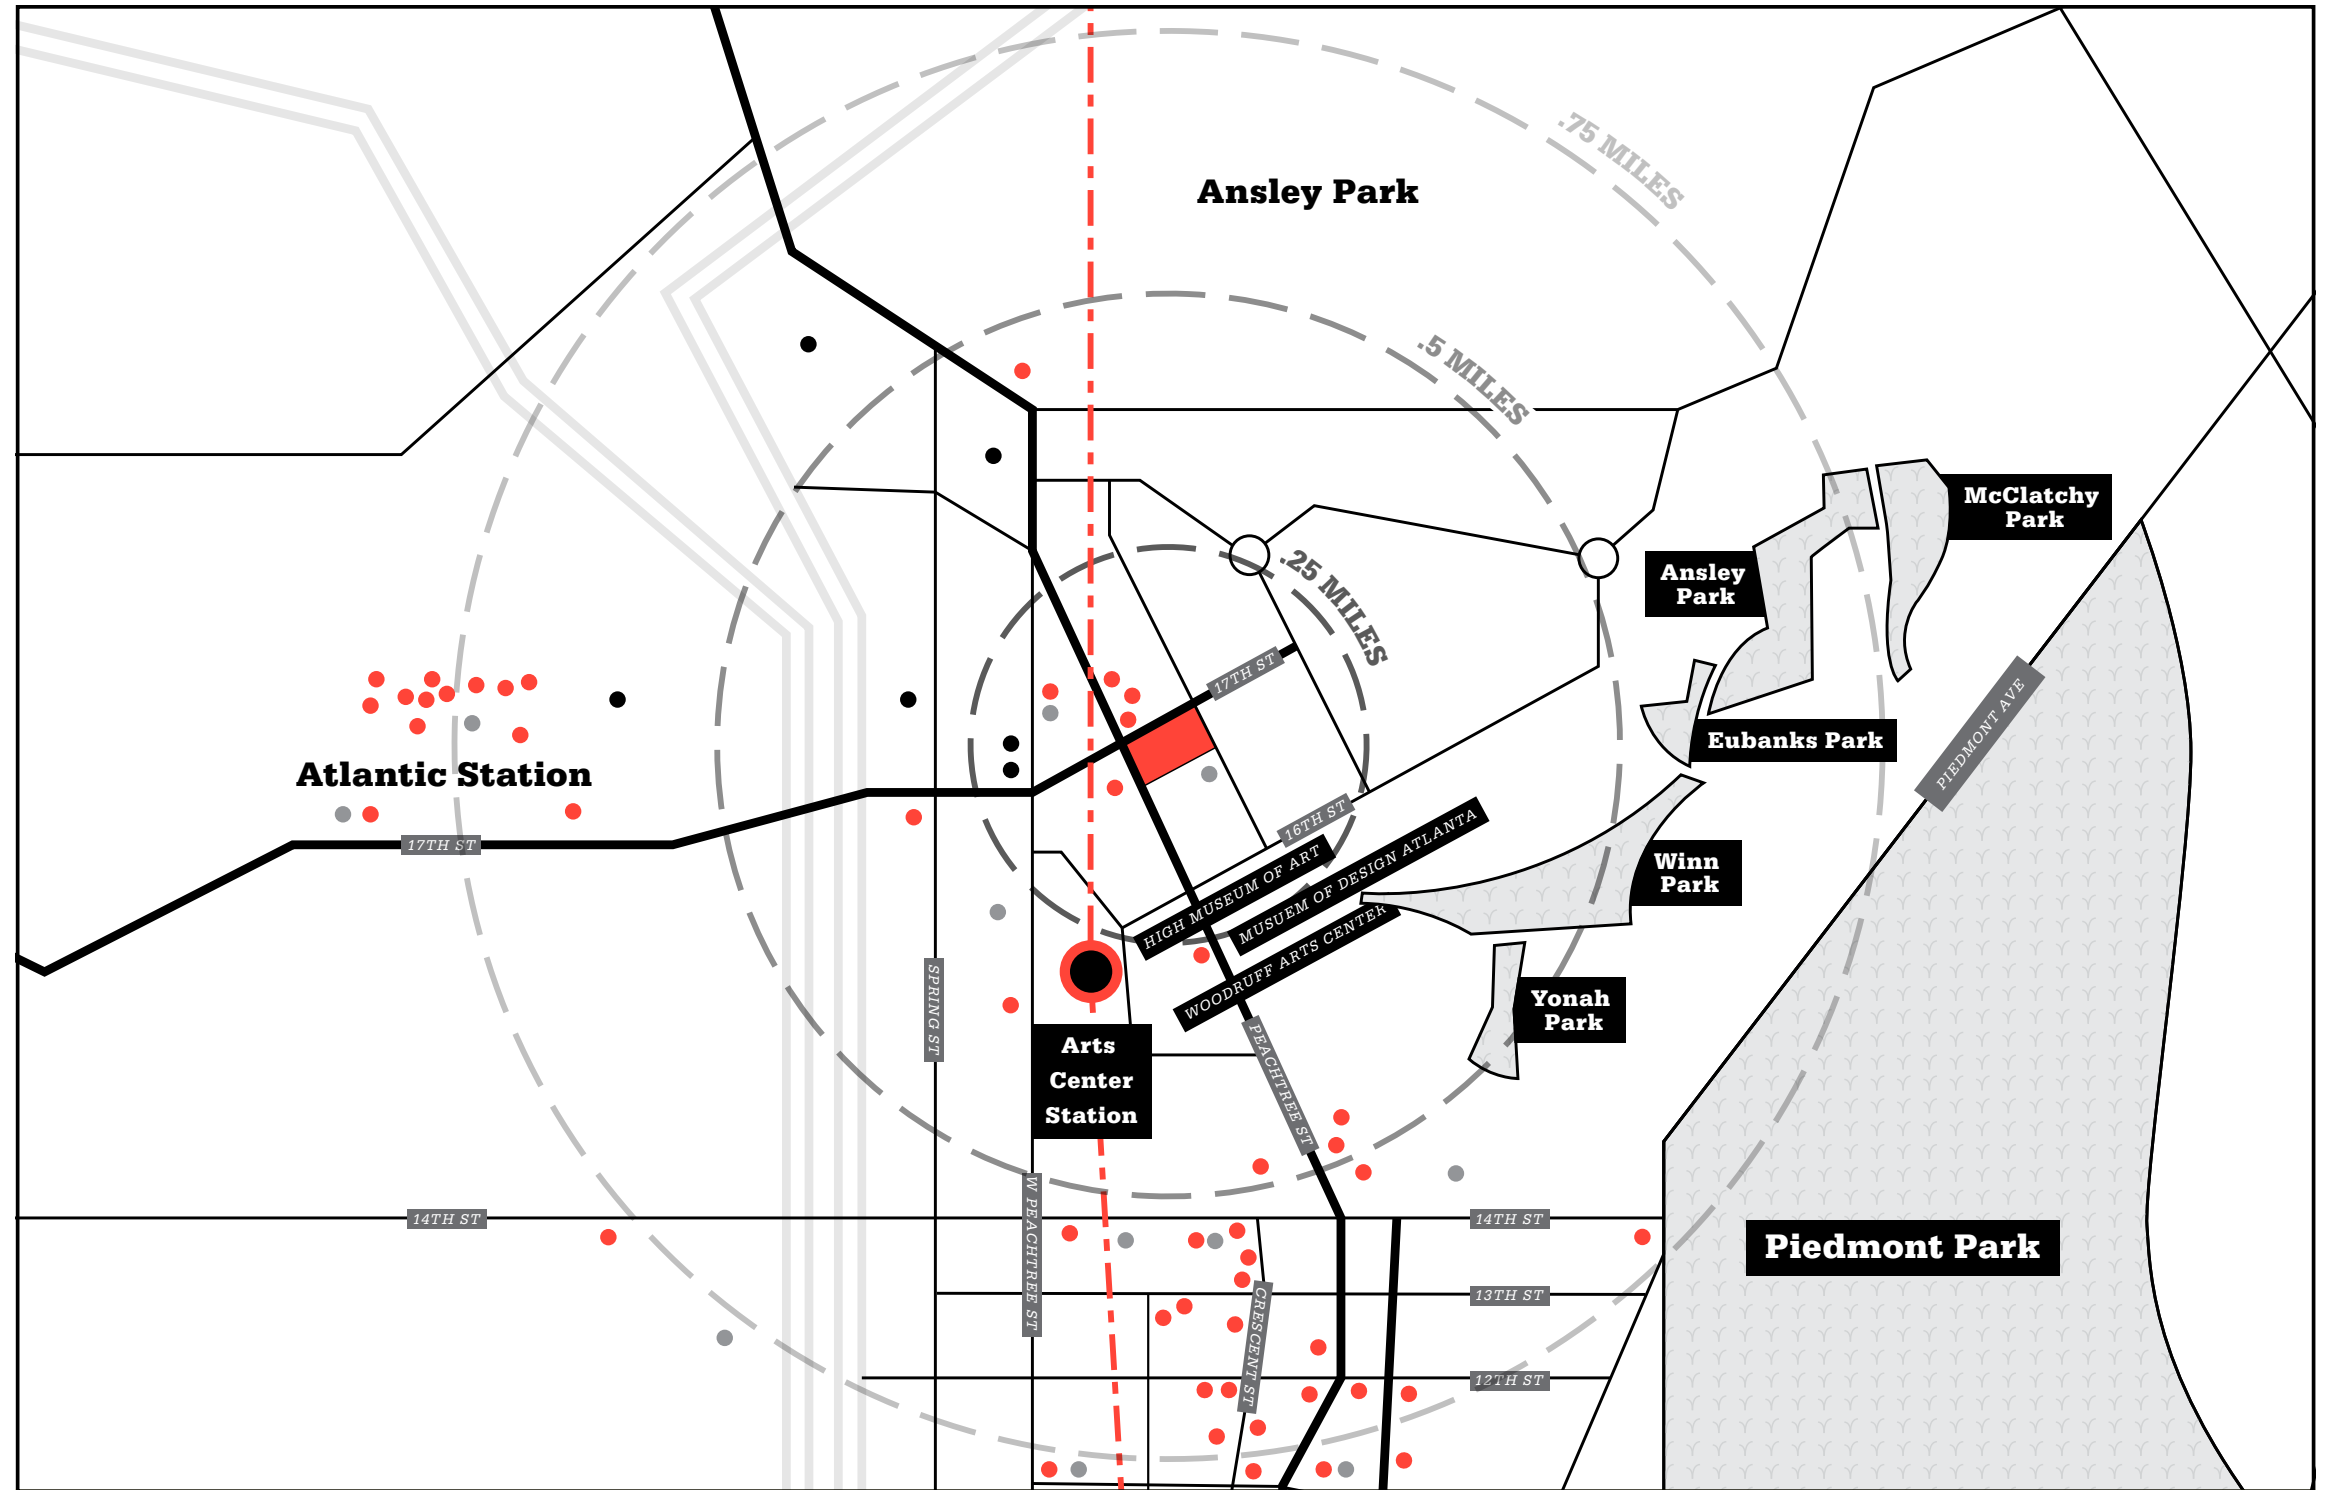

Walkability

84
Walk Score

ONSITE:

- Lobby Café
- Rooftop Deck
- Lobby Lounges / Coworking Spaces
- Street Level Seating
- Jimmy John's
- Anytime Fitness
- Fedex Office
- Trading Post
- Showers
- Bike Storage

5 MIN WALK

- Arts Center MARTA Station
- 10+ Restaurants
- 5 Major Cultural Arts Destinations
- 3 Parks
- 2 Hotels

10 MIN WALK

- 40+ Restaurants
- 8 Hotels
- 3 Parks
- 1 Grocery

● RESTAURANTS ● CULTURAL & ENTERTAINMENT ● HOTELS