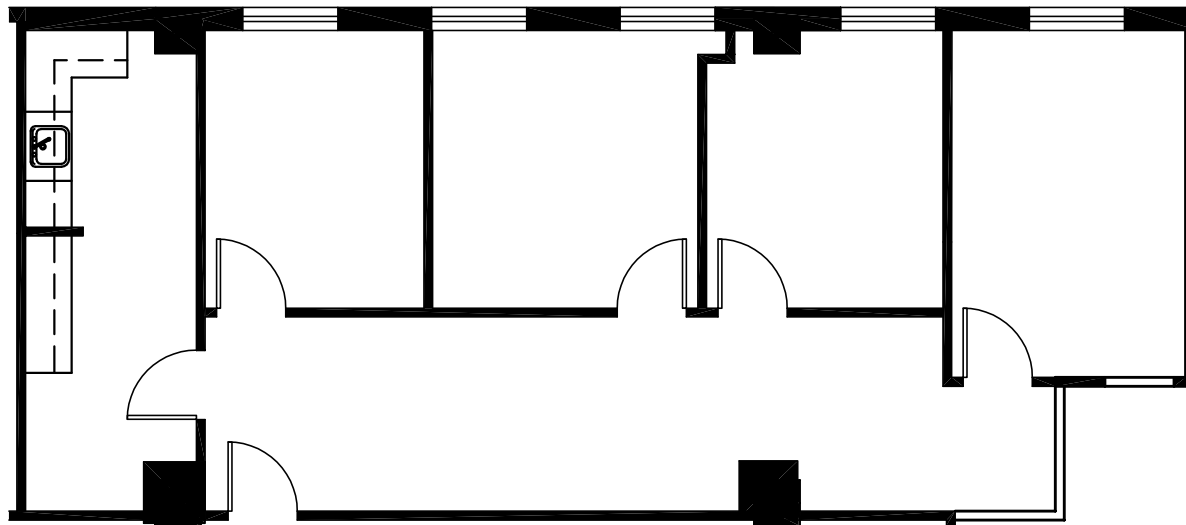

Key Plan

True North

0 5 10 20

**CBRE**

Chris Port 404.504.5964  
Nicole Goldsmith 404.923.1254

**NELSON** Pershing Point Plaza • Level A • Suite A14 • 1,331 RSF Marketing Diagram